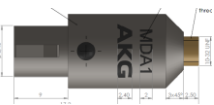

LC81 MD

SERVICE MANUAL / # 3241Z000X0 / 04/17

LC81 MD beige	3241Z00010
LC81 MD black	3241Z00020
LC81 MD cocoa	3241Z00030
LC81 MD white	3241Z00040

Microphone assy.	5081395-01 beige
Microphone assy.	5081395-02 cocoa
Microphone assy.	5081395-03 white
Microphone assy.	5081395-04 black

Adapter MD1 5055746

Wire-mesh cap	5056278-01 beige
Wire-mesh cap.	5056278-02 cocoa
Wire-mesh cap.	5056278-03 white
Wire-mesh cap.	5056278-04 black

Make up protector 81 5059541

Baq LC 5058743

Windscreen foam	5059540-01 beige
Windscreen foam	5059540-02 cocoa
Windscreen foam	5059540-03 white
Windscreen foam	5059540-04 black