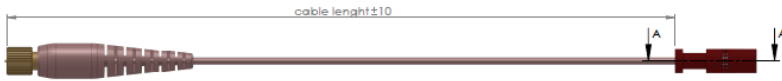

LC81 MD

SERVICE MANUAL / # 3241Z000X0 / 04/17

LC81 MD beige	3241Z00010
LC81 MD black	3241Z00020
LC81 MD cocoa	3241Z00030
LC81 MD white	3241Z00040

Microphone assy.	5081395-01 beige
Microphone assy.	5081395-02 cocoa
Microphone assy.	5081395-03 white
Microphone assy.	5081395-04 black

Adapter MD1 5055746

Wire-mesh cap	5056278-01 beige
Wire-mesh cap.	5056278-02 cocoa
Wire-mesh cap.	5056278-03 white
Wire-mesh cap.	5056278-04 black

Make up protector 81 5059541

Baq LC 5058743

Windscreen foam	5059540-01 beige
Windscreen foam	5059540-02 cocoa
Windscreen foam	5059540-03 white
Windscreen foam	5059540-04 black